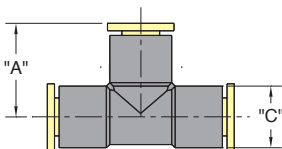

MINIATURE PUSH-QUICK FITTINGS

BT

RT

ME

EE

Part Number	Tubing Size	"T" Thread	"A"	"C"	"H"	"R"	Part Number	Tubing Size	"T" Thread	"A"	"C"	"H"	"R"
PQM-BT05N	5/32"	#10-32	0.593"	0.335"	5/16"	0.645"	PQM-ME05N	5/32"	#10-32	0.618"	0.335"	5/16"	0.512"
PQM-BT05P	5/32"	1/8" NPT	0.593"	0.335"	13/32"	0.783"	PQM-ME05P	5/32"	1/8" NPT	0.618"	0.335"	13/32"	0.650"
PQM-BT08N	1/4"	#10-32	0.700"	0.413"	13/32"	0.787"	PQM-ME08N	1/4"	#10-32	0.700"	0.413"	13/32"	0.807"
PQM-BT08P	1/4"	1/8" NPT	0.700"	0.413"	13/32"	0.846"	PQM-ME08P	1/4"	1/8" NPT	0.700"	0.413"	13/32"	0.866"
PQM-RT05N	5/32"	#10-32	0.551"	0.335"	5/16"	0.622"	PQM-EE05N	5/32"	#10-32	0.680"	0.450"	7/16"	1.340"
PQM-RT05P	5/32"	1/8" NPT	0.551"	0.335"	13/32"	0.760"	PQM-EE05P	5/32"	1/8" NPT	0.680"	0.450"	7/16"	1.450"
PQM-RT08N	1/4"	#10-32	0.669"	0.413"	13/32"	0.807"	PQM-EE08N	1/4"	#10-32	0.850"	0.550"	1/2"	1.650"
PQM-RT08P	1/4"	1/8" NPT	0.669"	0.413"	13/32"	0.866"	PQM-EE08P	1/4"	1/8" NPT	0.850"	0.550"	1/2"	1.650"

CC

Tubing Size	"T" Thread	"A"	"D"
5/32"	#10-32	0.708"	5/16"
5/32"	1/8" NPT	0.865"	13/32"
1/4"	#10-32	0.780"	13/32"
1/4"	1/8" NPT	0.783"	13/32"

FC/MC

Tubing Size	"T" Thread	"A"	"H"
5/32"	#10-32	0.693"	5/16"
5/32"	1/8" NPT	0.712"	13/32"
1/4"	#10-32	0.748"	13/32"
5/32"	1/8" NPT	0.768"	13/32"

BU

Tubing Size	"T" Thread	"A"
5/32"	M12x1	1.375"
1/4"	M14x1	1.410"

TU

Tubing Size	"A"	"C"
5/32"	0.539"	0.335"
1/4"	0.720"	0.413"

EU

Tubing Size	"A"	"C"
5/32"	0.618"	0.452"
1/4"	0.700"	0.539"

SU

Tubing Size	"C"	"D"
5/32"	0.335"	1.200"
1/4"	0.413"	1.450"