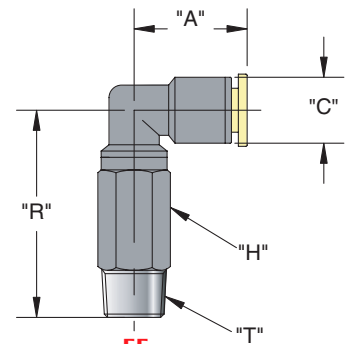

MINIATURE PUSH-QUICK FITTINGS

BT

RT

ME

EE

Part Number	Tubing Size	"T" Thread	"A"	"C"	"H"	"R"	Part Number	Tubing Size	"T" Thread	"A"	"C"	"H"	"R"
PQM-BT05N	5/32"	#10-32	0.593"	0.335"	5/16"	0.645"	PQM-ME05N	5/32"	#10-32	0.618"	0.335"	5/16"	0.512"
PQM-BT05P	5/32"	1/8" NPT	0.593"	0.335"	13/32"	0.783"	PQM-ME05P	5/32"	1/8" NPT	0.618"	0.335"	13/32"	0.650"
PQM-BT08N	1/4"	#10-32	0.700"	0.413"	13/32"	0.787"	PQM-ME08N	1/4"	#10-32	0.700"	0.413"	13/32"	0.807"
PQM-BT08P	1/4"	1/8" NPT	0.700"	0.413"	13/32"	0.846"	PQM-ME08P	1/4"	1/8" NPT	0.700"	0.413"	13/32"	0.866"
PQM-RT05N	5/32"	#10-32	0.551"	0.335"	5/16"	0.622"	PQM-EE05N	5/32"	#10-32	0.680"	0.450"	7/16"	1.340"
PQM-RT05P	5/32"	1/8" NPT	0.551"	0.335"	13/32"	0.760"	PQM-EE05P	5/32"	1/8" NPT	0.680"	0.450"	7/16"	1.450"
PQM-RT08N	1/4"	#10-32	0.669"	0.413"	13/32"	0.807"	PQM-EE08N	1/4"	#10-32	0.850"	0.550"	1/2"	1.650"
PQM-RT08P	1/4"	1/8" NPT	0.669"	0.413"	13/32"	0.866"	PQM-EE08P	1/4"	1/8" NPT	0.850"	0.550"	1/2"	1.650"

CC

Tubing Size	"T" Thread	"A"	"D"
5/32"	#10-32	0.708"	5/16"
5/32"	1/8" NPT	0.865"	13/32"
1/4"	#10-32	0.780"	13/32"
1/4"	1/8" NPT	0.783"	13/32"

FC/MC

Tubing Size	"T" Thread	"A"	"H"
5/32"	#10-32	0.693"	5/16"
5/32"	1/8" NPT	0.712"	13/32"
1/4"	#10-32	0.748"	13/32"
5/32"	1/8" NPT	0.768"	13/32"

BU

Tubing Size	"T" Thread	"A"
5/32"	M12x1	1.375"
1/4"	M14x1	1.410"

TU

Tubing Size	"A"	"C"
5/32"	0.539"	0.335"
1/4"	0.720"	0.413"

EU

Tubing Size	"A"	"C"
5/32"	0.618"	0.452"
1/4"	0.700"	0.539"

SU

Tubing Size	"C"	"D"
5/32"	0.335"	1.200"
1/4"	0.413"	1.450"