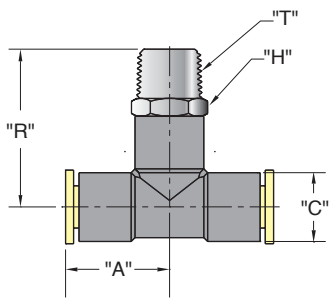

MINIATURE PUSH-QUICK FITTINGS

BT

RT

ME

EE

Part Number	Tubing Size	"T" Thread	"A"	"C"	"H"	"R"	Part Number	Tubing Size	"T" Thread	"A"	"C"	"H"	"R"
PQM-BT05N	5/32"	#10-32	0.593"	0.335"	5/16"	0.645"	PQM-ME05N	5/32"	#10-32	0.618"	0.335"	5/16"	0.512"
PQM-BT05P	5/32"	1/8" NPT	0.593"	0.335"	13/32"	0.783"	PQM-ME05P	5/32"	1/8" NPT	0.618"	0.335"	13/32"	0.650"
PQM-BT08N	1/4"	#10-32	0.700"	0.413"	13/32"	0.787"	PQM-ME08N	1/4"	#10-32	0.700"	0.413"	13/32"	0.807"
PQM-BT08P	1/4"	1/8" NPT	0.700"	0.413"	13/32"	0.846"	PQM-ME08P	1/4"	1/8" NPT	0.700"	0.413"	13/32"	0.866"
PQM-RT05N	5/32"	#10-32	0.551"	0.335"	5/16"	0.622"	PQM-EE05N	5/32"	#10-32	0.680"	0.450"	7/16"	1.340"
PQM-RT05P	5/32"	1/8" NPT	0.551"	0.335"	13/32"	0.760"	PQM-EE05P	5/32"	1/8" NPT	0.680"	0.450"	7/16"	1.450"
PQM-RT08N	1/4"	#10-32	0.669"	0.413"	13/32"	0.807"	PQM-EE08N	1/4"	#10-32	0.850"	0.550"	1/2"	1.650"
PQM-RT08P	1/4"	1/8" NPT	0.669"	0.413"	13/32"	0.866"	PQM-EE08P	1/4"	1/8" NPT	0.850"	0.550"	1/2"	1.650"

CC

Tubing Size	"T" Thread	"A"	"D"
5/32"	#10-32	0.708"	5/16"
5/32"	1/8" NPT	0.865"	13/32"
1/4"	#10-32	0.780"	13/32"
1/4"	1/8" NPT	0.783"	13/32"

FC/MC

Tubing Size	"T" Thread	"A"	"H"
5/32"	#10-32	0.693"	5/16"
5/32"	1/8" NPT	0.712"	13/32"
1/4"	#10-32	0.748"	13/32"
5/32"	1/8" NPT	0.768"	13/32"

BU

Tubing Size	"T" Thread	"A"
5/32"	M12x1	1.375"
1/4"	M14x1	1.410"

TU

Tubing Size	"A"	"C"
5/32"	0.539"	0.335"
1/4"	0.720"	0.413"

EU

Tubing Size	"A"	"C"
5/32"	0.618"	0.452"
1/4"	0.700"	0.539"

SU

Tubing Size	"C"	"D"
5/32"	0.335"	1.200"
1/4"	0.413"	1.450"