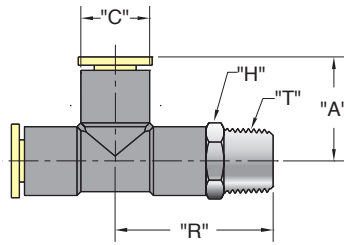

MINIATURE PUSH-QUICK FITTINGS

BT

RT

ME

EE

Part Number	Tubing Size	"T" Thread	"A"	"C"	"H"	"R"	Part Number	Tubing Size	"T" Thread	"A"	"C"	"H"	"R"
PQM-BT05N	5/32"	#10-32	0.593"	0.335"	5/16"	0.645"	PQM-ME05N	5/32"	#10-32	0.618"	0.335"	5/16"	0.512"
PQM-BT05P	5/32"	1/8" NPT	0.593"	0.335"	13/32"	0.783"	PQM-ME05P	5/32"	1/8" NPT	0.618"	0.335"	13/32"	0.650"
PQM-BT08N	1/4"	#10-32	0.700"	0.413"	13/32"	0.787"	PQM-ME08N	1/4"	#10-32	0.700"	0.413"	13/32"	0.807"
PQM-BT08P	1/4"	1/8" NPT	0.700"	0.413"	13/32"	0.846"	PQM-ME08P	1/4"	1/8" NPT	0.700"	0.413"	13/32"	0.866"
PQM-RT05N	5/32"	#10-32	0.551"	0.335"	5/16"	0.622"	PQM-EE05N	5/32"	#10-32	0.680"	0.450"	7/16"	1.340"
PQM-RT05P	5/32"	1/8" NPT	0.551"	0.335"	13/32"	0.760"	PQM-EE05P	5/32"	1/8" NPT	0.680"	0.450"	7/16"	1.450"
PQM-RT08N	1/4"	#10-32	0.669"	0.413"	13/32"	0.807"	PQM-EE08N	1/4"	#10-32	0.850"	0.550"	1/2"	1.650"
PQM-RT08P	1/4"	1/8" NPT	0.669"	0.413"	13/32"	0.866"	PQM-EE08P	1/4"	1/8" NPT	0.850"	0.550"	1/2"	1.650"

CC

Tubing Size	"T" Thread	"A"	"D"
5/32"	#10-32	0.708"	5/16"
5/32"	1/8" NPT	0.865"	13/32"
1/4"	#10-32	0.780"	13/32"
1/4"	1/8" NPT	0.783"	13/32"

FC/MC

Tubing Size	"T" Thread	"A"	"H"
5/32"	#10-32	0.693"	5/16"
5/32"	1/8" NPT	0.712"	13/32"
1/4"	#10-32	0.748"	13/32"
5/32"	1/8" NPT	0.768"	13/32"

BU

Tubing Size	"T" Thread	"A"
5/32"	M12x1	1.375"
1/4"	M14x1	1.410"

TU

Tubing Size	"A"	"C"
5/32"	0.539"	0.335"
1/4"	0.720"	0.413"

EU

Tubing Size	"A"	"C"
5/32"	0.618"	0.452"
1/4"	0.700"	0.539"

SU

Tubing Size	"C"	"D"
5/32"	0.335"	1.200"
1/4"	0.413"	1.450"