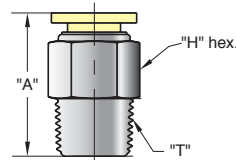

MINIATURE PUSH-QUICK FITTINGS

BT

RT

ME

EE

Part Number	Tubing Size	"T" Thread	"A"	"C"	"H"	"R"	Part Number	Tubing Size	"T" Thread	"A"	"C"	"H"	"R"
PQM-BT05N	5/32"	#10-32	0.593"	0.335"	5/16"	0.645"	PQM-ME05N	5/32"	#10-32	0.618"	0.335"	5/16"	0.512"
PQM-BT05P	5/32"	1/8" NPT	0.593"	0.335"	13/32"	0.783"	PQM-ME05P	5/32"	1/8" NPT	0.618"	0.335"	13/32"	0.650"
PQM-BT08N	1/4"	#10-32	0.700"	0.413"	13/32"	0.787"	PQM-ME08N	1/4"	#10-32	0.700"	0.413"	13/32"	0.807"
PQM-BT08P	1/4"	1/8" NPT	0.700"	0.413"	13/32"	0.846"	PQM-ME08P	1/4"	1/8" NPT	0.700"	0.413"	13/32"	0.866"
PQM-RT05N	5/32"	#10-32	0.551"	0.335"	5/16"	0.622"	PQM-EE05N	5/32"	#10-32	0.680"	0.450"	7/16"	1.340"
PQM-RT05P	5/32"	1/8" NPT	0.551"	0.335"	13/32"	0.760"	PQM-EE05P	5/32"	1/8" NPT	0.680"	0.450"	7/16"	1.450"
PQM-RT08N	1/4"	#10-32	0.669"	0.413"	13/32"	0.807"	PQM-EE08N	1/4"	#10-32	0.850"	0.550"	1/2"	1.650"
PQM-RT08P	1/4"	1/8" NPT	0.669"	0.413"	13/32"	0.866"	PQM-EE08P	1/4"	1/8" NPT	0.850"	0.550"	1/2"	1.650"

CC

Tubing Size	"T" Thread	"A"	"D"
5/32"	#10-32	0.708"	5/16"
5/32"	1/8" NPT	0.865"	13/32"
1/4"	#10-32	0.780"	13/32"
1/4"	1/8" NPT	0.783"	13/32"

FC/MC

Tubing Size	"T" Thread	"A"	"H"
5/32"	#10-32	0.693"	5/16"
5/32"	1/8" NPT	0.712"	13/32"
1/4"	#10-32	0.748"	13/32"
5/32"	1/8" NPT	0.768"	13/32"

BU

Tubing Size	"T" Thread	"A"
5/32"	M12x1	1.375"
1/4"	M14x1	1.410"

TU

Tubing Size	"A"	"C"
5/32"	0.539"	0.335"
1/4"	0.720"	0.413"

EU

Tubing Size	"A"	"C"
5/32"	0.618"	0.452"
1/4"	0.700"	0.539"

SU

Tubing Size	"C"	"D"
5/32"	0.335"	1.200"
1/4"	0.413"	1.450"