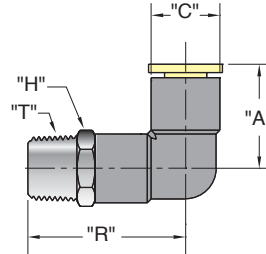

MINIATURE PUSH-QUICK FITTINGS

BT

RT

ME

EE

Part Number	Tubing Size	"T" Thread	"A"	"C"	"H"	"R"	Part Number	Tubing Size	"T" Thread	"A"	"C"	"H"	"R"
PQM-BT05N	5/32"	#10-32	0.593"	0.335"	5/16"	0.645"	PQM-ME05N	5/32"	#10-32	0.618"	0.335"	5/16"	0.512"
PQM-BT05P	5/32"	1/8" NPT	0.593"	0.335"	13/32"	0.783"	PQM-ME05P	5/32"	1/8" NPT	0.618"	0.335"	13/32"	0.650"
PQM-BT08N	1/4"	#10-32	0.700"	0.413"	13/32"	0.787"	PQM-ME08N	1/4"	#10-32	0.700"	0.413"	13/32"	0.807"
PQM-BT08P	1/4"	1/8" NPT	0.700"	0.413"	13/32"	0.846"	PQM-ME08P	1/4"	1/8" NPT	0.700"	0.413"	13/32"	0.866"
PQM-RT05N	5/32"	#10-32	0.551"	0.335"	5/16"	0.622"	PQM-EE05N	5/32"	#10-32	0.680"	0.450"	7/16"	1.340"
PQM-RT05P	5/32"	1/8" NPT	0.551"	0.335"	13/32"	0.760"	PQM-EE05P	5/32"	1/8" NPT	0.680"	0.450"	7/16"	1.450"
PQM-RT08N	1/4"	#10-32	0.669"	0.413"	13/32"	0.807"	PQM-EE08N	1/4"	#10-32	0.850"	0.550"	1/2"	1.650"
PQM-RT08P	1/4"	1/8" NPT	0.669"	0.413"	13/32"	0.866"	PQM-EE08P	1/4"	1/8" NPT	0.850"	0.550"	1/2"	1.650"

CC

Tubing Size	"T" Thread	"A"	"D"
5/32"	#10-32	0.708"	5/16"
5/32"	1/8" NPT	0.865"	13/32"
1/4"	#10-32	0.780"	13/32"
1/4"	1/8" NPT	0.783"	13/32"

FC/MC

Tubing Size	"T" Thread	"A"	"H"
5/32"	#10-32	0.693"	5/16"
5/32"	1/8" NPT	0.712"	13/32"
1/4"	#10-32	0.748"	13/32"
5/32"	1/8" NPT	0.768"	13/32"

BU

Tubing Size	"T" Thread	"A"
5/32"	M12x1	1.375"
1/4"	M14x1	1.410"

TU

Tubing Size	"A"	"C"
5/32"	0.539"	0.335"
1/4"	0.720"	0.413"

EU

Tubing Size	"A"	"C"
5/32"	0.618"	0.452"
1/4"	0.700"	0.539"

SU

Tubing Size	"C"	"D"
5/32"	0.335"	1.200"
1/4"	0.413"	1.450"