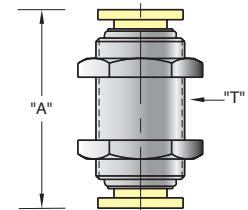

MINIATURE PUSH-QUICK FITTINGS

BT

RT

ME

EE

Part Number	Tubing Size	"T" Thread	"A"	"C"	"H"	"R"	Part Number	Tubing Size	"T" Thread	"A"	"C"	"H"	"R"
PQM-BT05N	5/32"	#10-32	0.593"	0.335"	5/16"	0.645"	PQM-ME05N	5/32"	#10-32	0.618"	0.335"	5/16"	0.512"
PQM-BT05P	5/32"	1/8" NPT	0.593"	0.335"	13/32"	0.783"	PQM-ME05P	5/32"	1/8" NPT	0.618"	0.335"	13/32"	0.650"
PQM-BT08N	1/4"	#10-32	0.700"	0.413"	13/32"	0.787"	PQM-ME08N	1/4"	#10-32	0.700"	0.413"	13/32"	0.807"
PQM-BT08P	1/4"	1/8" NPT	0.700"	0.413"	13/32"	0.846"	PQM-ME08P	1/4"	1/8" NPT	0.700"	0.413"	13/32"	0.866"
PQM-RT05N	5/32"	#10-32	0.551"	0.335"	5/16"	0.622"	PQM-EE05N	5/32"	#10-32	0.680"	0.450"	7/16"	1.340"
PQM-RT05P	5/32"	1/8" NPT	0.551"	0.335"	13/32"	0.760"	PQM-EE05P	5/32"	1/8" NPT	0.680"	0.450"	7/16"	1.450"
PQM-RT08N	1/4"	#10-32	0.669"	0.413"	13/32"	0.807"	PQM-EE08N	1/4"	#10-32	0.850"	0.550"	1/2"	1.650"
PQM-RT08P	1/4"	1/8" NPT	0.669"	0.413"	13/32"	0.866"	PQM-EE08P	1/4"	1/8" NPT	0.850"	0.550"	1/2"	1.650"

CC

Tubing Size	"T" Thread	"A"	"D"
5/32"	#10-32	0.708"	5/16"
5/32"	1/8" NPT	0.865"	13/32"
1/4"	#10-32	0.780"	13/32"
1/4"	1/8" NPT	0.783"	13/32"

FC/MC

Tubing Size	"T" Thread	"A"	"H"
5/32"	#10-32	0.693"	5/16"
5/32"	1/8" NPT	0.712"	13/32"
1/4"	#10-32	0.748"	13/32"
5/32"	1/8" NPT	0.768"	13/32"

BU

Tubing Size	"T" Thread	"A"
5/32"	M12x1	1.375"
1/4"	M14x1	1.410"

TU

Tubing Size	"A"	"C"
5/32"	0.539"	0.335"
1/4"	0.720"	0.413"

EU

Tubing Size	"A"	"C"
5/32"	0.618"	0.452"
1/4"	0.700"	0.539"

SU

Tubing Size	"C"	"D"
5/32"	0.335"	1.200"
1/4"	0.413"	1.450"