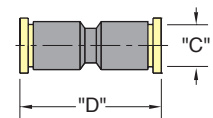

MINIATURE PUSH-QUICK FITTINGS

BT

RT

ME

EE

Part Number	Tubing Size	"T" Thread	"A"	"C"	"H"	"R"	Part Number	Tubing Size	"T" Thread	"A"	"C"	"H"	"R"
PQM-BT05N	5/32"	#10-32	0.593"	0.335"	5/16"	0.645"	PQM-ME05N	5/32"	#10-32	0.618"	0.335"	5/16"	0.512"
PQM-BT05P	5/32"	1/8" NPT	0.593"	0.335"	13/32"	0.783"	PQM-ME05P	5/32"	1/8" NPT	0.618"	0.335"	13/32"	0.650"
PQM-BT08N	1/4"	#10-32	0.700"	0.413"	13/32"	0.787"	PQM-ME08N	1/4"	#10-32	0.700"	0.413"	13/32"	0.807"
PQM-BT08P	1/4"	1/8" NPT	0.700"	0.413"	13/32"	0.846"	PQM-ME08P	1/4"	1/8" NPT	0.700"	0.413"	13/32"	0.866"
PQM-RT05N	5/32"	#10-32	0.551"	0.335"	5/16"	0.622"	PQM-EE05N	5/32"	#10-32	0.680"	0.450"	7/16"	1.340"
PQM-RT05P	5/32"	1/8" NPT	0.551"	0.335"	13/32"	0.760"	PQM-EE05P	5/32"	1/8" NPT	0.680"	0.450"	7/16"	1.450"
PQM-RT08N	1/4"	#10-32	0.669"	0.413"	13/32"	0.807"	PQM-EE08N	1/4"	#10-32	0.850"	0.550"	1/2"	1.650"
PQM-RT08P	1/4"	1/8" NPT	0.669"	0.413"	13/32"	0.866"	PQM-EE08P	1/4"	1/8" NPT	0.850"	0.550"	1/2"	1.650"

CC

Tubing Size	"T" Thread	"A"	"D"
5/32"	#10-32	0.708"	5/16"
5/32"	1/8" NPT	0.865"	13/32"
1/4"	#10-32	0.780"	13/32"
1/4"	1/8" NPT	0.783"	13/32"

FC/MC

Tubing Size	"T" Thread	"A"	"H"
5/32"	#10-32	0.693"	5/16"
5/32"	1/8" NPT	0.712"	13/32"
1/4"	#10-32	0.748"	13/32"
5/32"	1/8" NPT	0.768"	13/32"

BU

Tubing Size	"T" Thread	"A"
5/32"	M12x1	1.375"
1/4"	M14x1	1.410"

TU

Tubing Size	"A"	"C"
5/32"	0.539"	0.335"
1/4"	0.720"	0.413"

EU

Tubing Size	"A"	"C"
5/32"	0.618"	0.452"
1/4"	0.700"	0.539"

SU

Tubing Size	"C"	"D"
5/32"	0.335"	1.200"
1/4"	0.413"	1.450"