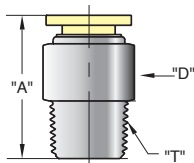

MINIATURE PUSH-QUICK FITTINGS

BT

RT

ME

EE

Part Number	Tubing Size	"T" Thread	"A"	"C"	"H"	"R"	Part Number	Tubing Size	"T" Thread	"A"	"C"	"H"	"R"
PQM-BT05N	5/32"	#10-32	0.593"	0.335"	5/16"	0.645"	PQM-ME05N	5/32"	#10-32	0.618"	0.335"	5/16"	0.512"
PQM-BT05P	5/32"	1/8" NPT	0.593"	0.335"	13/32"	0.783"	PQM-ME05P	5/32"	1/8" NPT	0.618"	0.335"	13/32"	0.650"
PQM-BT08N	1/4"	#10-32	0.700"	0.413"	13/32"	0.787"	PQM-ME08N	1/4"	#10-32	0.700"	0.413"	13/32"	0.807"
PQM-BT08P	1/4"	1/8" NPT	0.700"	0.413"	13/32"	0.846"	PQM-ME08P	1/4"	1/8" NPT	0.700"	0.413"	13/32"	0.866"
PQM-RT05N	5/32"	#10-32	0.551"	0.335"	5/16"	0.622"	PQM-EE05N	5/32"	#10-32	0.680"	0.450"	7/16"	1.340"
PQM-RT05P	5/32"	1/8" NPT	0.551"	0.335"	13/32"	0.760"	PQM-EE05P	5/32"	1/8" NPT	0.680"	0.450"	7/16"	1.450"
PQM-RT08N	1/4"	#10-32	0.669"	0.413"	13/32"	0.807"	PQM-EE08N	1/4"	#10-32	0.850"	0.550"	1/2"	1.650"
PQM-RT08P	1/4"	1/8" NPT	0.669"	0.413"	13/32"	0.866"	PQM-EE08P	1/4"	1/8" NPT	0.850"	0.550"	1/2"	1.650"

CC

Tubing Size	"T" Thread	"A"	"D"
5/32"	#10-32	0.708"	5/16"
5/32"	1/8" NPT	0.865"	13/32"
1/4"	#10-32	0.780"	13/32"
1/4"	1/8" NPT	0.783"	13/32"

FC/MC

Tubing Size	"T" Thread	"A"	"H"
5/32"	#10-32	0.693"	5/16"
5/32"	1/8" NPT	0.712"	13/32"
1/4"	#10-32	0.748"	13/32"
5/32"	1/8" NPT	0.768"	13/32"

BU

Tubing Size	"T" Thread	"A"
5/32"	M12x1	1.375"
1/4"	M14x1	1.410"

TU

Tubing Size	"A"	"C"
5/32"	0.539"	0.335"
1/4"	0.720"	0.413"

EU

Tubing Size	"A"	"C"
5/32"	0.618"	0.452"
1/4"	0.700"	0.539"

SU

Tubing Size	"C"	"D"
5/32"	0.335"	1.200"
1/4"	0.413"	1.450"