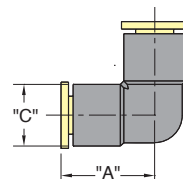

MINIATURE PUSH-QUICK FITTINGS

BT

RT

ME

EE

Part Number	Tubing Size	"T" Thread	"A"	"C"	"H"	"R"	Part Number	Tubing Size	"T" Thread	"A"	"C"	"H"	"R"
PQM-BT05N	5/32"	#10-32	0.593"	0.335"	5/16"	0.645"	PQM-ME05N	5/32"	#10-32	0.618"	0.335"	5/16"	0.512"
PQM-BT05P	5/32"	1/8" NPT	0.593"	0.335"	13/32"	0.783"	PQM-ME05P	5/32"	1/8" NPT	0.618"	0.335"	13/32"	0.650"
PQM-BT08N	1/4"	#10-32	0.700"	0.413"	13/32"	0.787"	PQM-ME08N	1/4"	#10-32	0.700"	0.413"	13/32"	0.807"
PQM-BT08P	1/4"	1/8" NPT	0.700"	0.413"	13/32"	0.846"	PQM-ME08P	1/4"	1/8" NPT	0.700"	0.413"	13/32"	0.866"
PQM-RT05N	5/32"	#10-32	0.551"	0.335"	5/16"	0.622"	PQM-EE05N	5/32"	#10-32	0.680"	0.450"	7/16"	1.340"
PQM-RT05P	5/32"	1/8" NPT	0.551"	0.335"	13/32"	0.760"	PQM-EE05P	5/32"	1/8" NPT	0.680"	0.450"	7/16"	1.450"
PQM-RT08N	1/4"	#10-32	0.669"	0.413"	13/32"	0.807"	PQM-EE08N	1/4"	#10-32	0.850"	0.550"	1/2"	1.650"
PQM-RT08P	1/4"	1/8" NPT	0.669"	0.413"	13/32"	0.866"	PQM-EE08P	1/4"	1/8" NPT	0.850"	0.550"	1/2"	1.650"

CC

Tubing Size	"T" Thread	"A"	"D"
5/32"	#10-32	0.708"	5/16"
5/32"	1/8" NPT	0.865"	13/32"
1/4"	#10-32	0.780"	13/32"
1/4"	1/8" NPT	0.783"	13/32"

FC/MC

Tubing Size	"T" Thread	"A"	"H"
5/32"	#10-32	0.693"	5/16"
5/32"	1/8" NPT	0.712"	13/32"
1/4"	#10-32	0.748"	13/32"
5/32"	1/8" NPT	0.768"	13/32"

BU

Tubing Size	"T" Thread	"A"
5/32"	M12x1	1.375"
1/4"	M14x1	1.410"

TU

Tubing Size	"A"	"C"
5/32"	0.539"	0.335"
1/4"	0.720"	0.413"

EU

Tubing Size	"A"	"C"
5/32"	0.618"	0.452"
1/4"	0.700"	0.539"

SU

Tubing Size	"C"	"D"
5/32"	0.335"	1.200"
1/4"	0.413"	1.450"